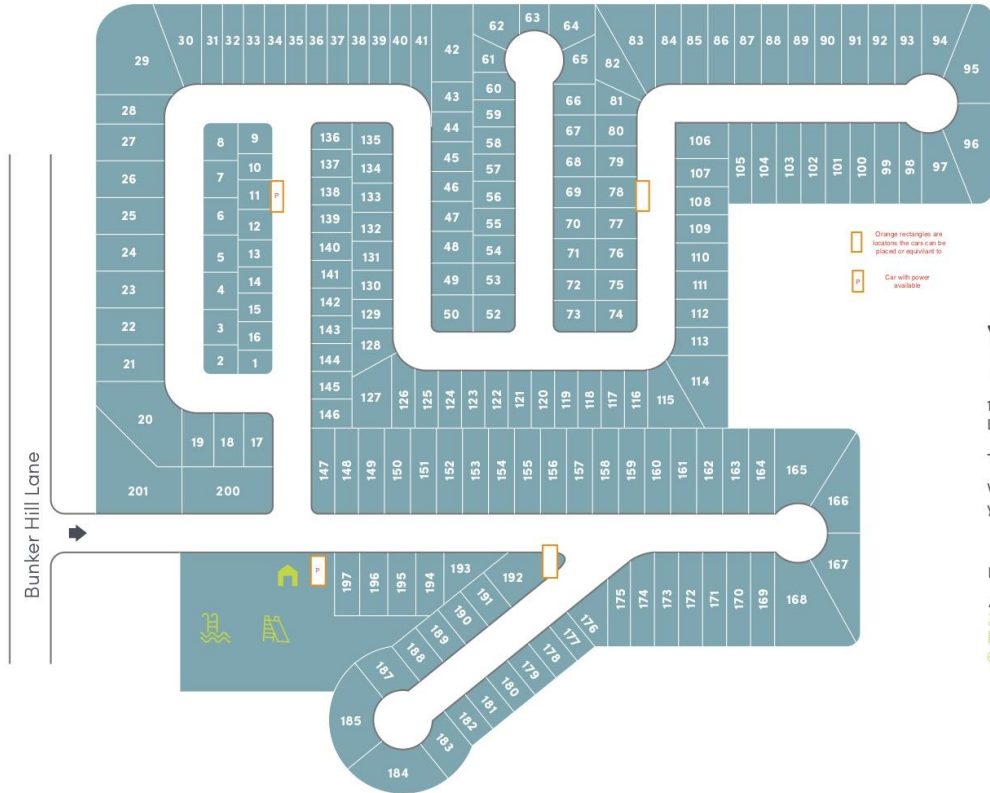

Highland Acres

1708 Bunker Hill Lane
Lewisville, TX 75056
T : 972.492.8528
Visit us online at:
yescommunities.com

Number of sites: 195
Amenities:
Swimming Pool
Playground
Basketball Court

Wireless on Wheels (WoWs) Are Parked in the Orange Areas